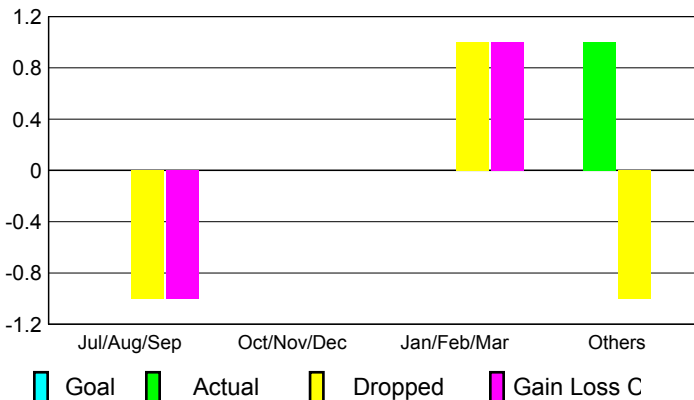

2008-2009 GMT Quarterly Report for District (or Undistricted) **District 51 C**

GMT: **Doctor CARLOS E JUSTINIAN**

Location: **PUERTO RICO**

GMT CA: **3**

CLUBS

Club Results 2008-2009

Clubs 2007-2008

Month	New Club Goal	Actual New Clubs	Actual Dropped Clubs	Gain/Loss of Clubs	Gain/Loss of Clubs
Jul/Aug/Sep	0	0	-1	-1	0
Oct/Nov/Dec	0	0	0	0	0
Jan/Feb/Mar	0	0	1	1	-2
Apr/May/June	0	1	-1	0	0
Totals	0	1	-1	0	-2

Club Results 2008-2009

Goal, New, Dropped, Gain/Loss

Comparison of Club Gain/Loss

Current Year Compared to the Previous Year

YTD Status Quo Clubs 2008-2009

Status Quo Clubs Compared to Status Quo Members

MEMBERSHIP

Membership Results 2008-2009

Membership 2007-2008

Month	Net Memb Goal	Actual New Memb	Actual Dropped Memb	Gain/Loss of Memb	Gain/Loss of Memb
Jul/Aug/Sep	0	12	-63	-51	-26
Oct/Nov/Dec	0	60	-37	23	-5
Jan/Feb/Mar	0	21	-94	-73	-63
Apr/May/June	0	57	-36	21	-5
Totals	0	150	-230	-80	-99