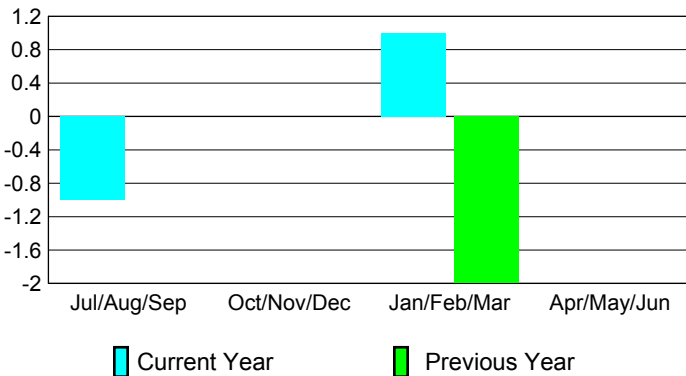

Club Results 2008-2009

Goal, New, Dropped, Gain/Loss

Comparison of Club Gain/Loss

Current Year Compared to the Previous Year

YTD Status Quo Clubs 2008-2009

Status Quo Clubs Compared to Status Quo Members

MEMBERSHIP