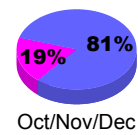

Membership Results 2008-2009

Membership 2007-2008

Month	Net Memb Goal	Actual New Memb	Actual Dropped Memb	Gain/Loss of Memb	Gain/Loss of Memb
Jul/Aug/Sep	0	12	-63	-51	-26
Oct/Nov/Dec	0	60	-37	23	-5
Jan/Feb/Mar	0	21	-94	-73	-63
Apr/May/June	0	57	-36	21	-5
Totals	0	150	-230	-80	-99

Membership Results 2008-2009

Goal, New, Dropped, Gain/Loss

Comparison of Membership Gain/Loss

Current Year Compared to the Previous Year

Gender Comparison 2008-2009

Male

Female