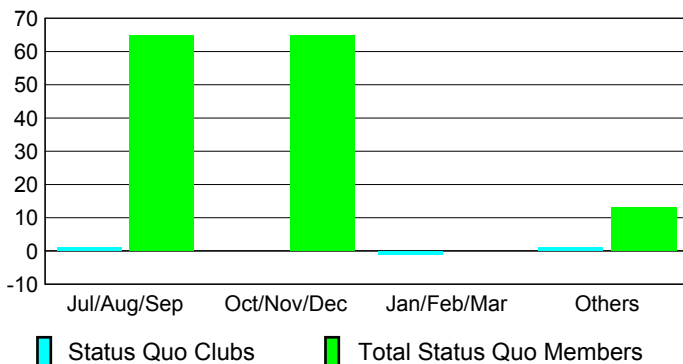

Club Results 2008-2009

Goal, New, Dropped, Gain/Loss

Comparison of Club Gain/Loss

Current Year Compared to the Previous Year

YTD Status Quo Clubs 2008-2009

Status Quo Clubs Compared to Status Quo Members

MEMBERSHIP

Membership Results 2008-2009

Membership 2007-2008

Month	Net Memb Goal	Actual New Memb	Actual Dropped Memb	Gain/Loss of Memb	Gain/Loss of Memb
Jul/Aug/Sep	0	12	-63	-51	-26
Oct/Nov/Dec	0	60	-37	23	-5
Jan/Feb/Mar	0	21	-94	-73	-63
Apr/May/June	0	57	-36	21	-5
Totals	0	150	-230	-80	-99