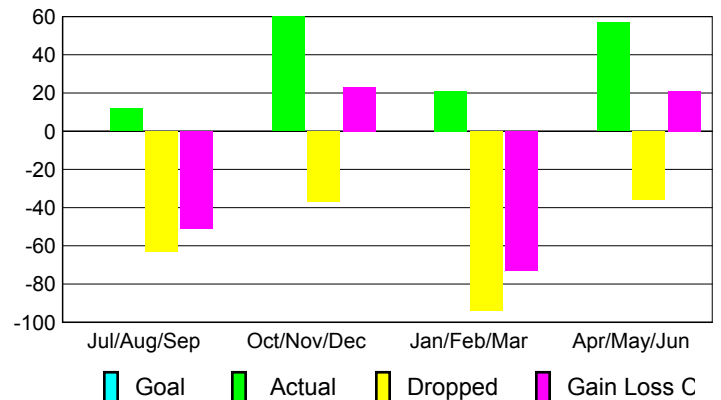

Membership Results 2008-2009

Goal, New, Dropped, Gain/Loss

Comparison of Membership Gain/Loss

Current Year Compared to the Previous Year