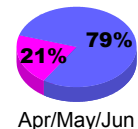

Membership Results 2008-2009

Membership 2007-2008

Month	Net Memb Goal	Actual New Memb	Actual Dropped Memb	Gain/Loss of Memb	Gain/Loss of Memb
Jul/Aug/Sep	0	12	-63	-51	-26
Oct/Nov/Dec	0	60	-37	23	-5
Jan/Feb/Mar	0	21	-94	-73	-63
Apr/May/June	0	57	-36	21	-5
Totals	0	150	-230	-80	-99

Membership Results 2008-2009

Goal, New, Dropped, Gain/Loss

Comparison of Membership Gain/Loss

Current Year Compared to the Previous Year

Gender Comparison 2008-2009

Male

Female