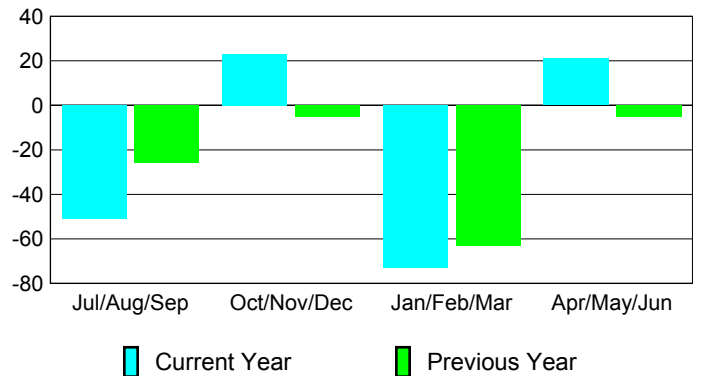

Membership Results 2008-2009

Membership 2007-2008

Month	Net Memb Goal	Actual New Memb	Actual Dropped Memb	Gain/Loss of Memb	Gain/Loss of Memb
Jul/Aug/Sep	0	12	-63	-51	-26
Oct/Nov/Dec	0	60	-37	23	-5
Jan/Feb/Mar	0	21	-94	-73	-63
Apr/May/June	0	57	-36	21	-5
Totals	0	150	-230	-80	-99

Membership Results 2008-2009

Goal, New, Dropped, Gain/Loss

Comparison of Membership Gain/Loss

Current Year Compared to the Previous Year

Gender Comparison 2008-2009

Male

Female