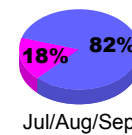

Membership Results 2008-2009

Membership 2007-2008

Month	Net Memb Goal	Actual New Memb	Actual Dropped Memb	Gain/Loss of Memb	Gain/Loss of Memb
Jul/Aug/Sep	0	12	-63	-51	-26
Oct/Nov/Dec	0	60	-37	23	-5
Jan/Feb/Mar	0	21	-94	-73	-63
Apr/May/June	0	57	-36	21	-5
Totals	0	150	-230	-80	-99

Membership Results 2008-2009

Goal, New, Dropped, Gain/Loss

Comparison of Membership Gain/Loss

Current Year Compared to the Previous Year

Gender Comparison 2008-2009

Male

Female